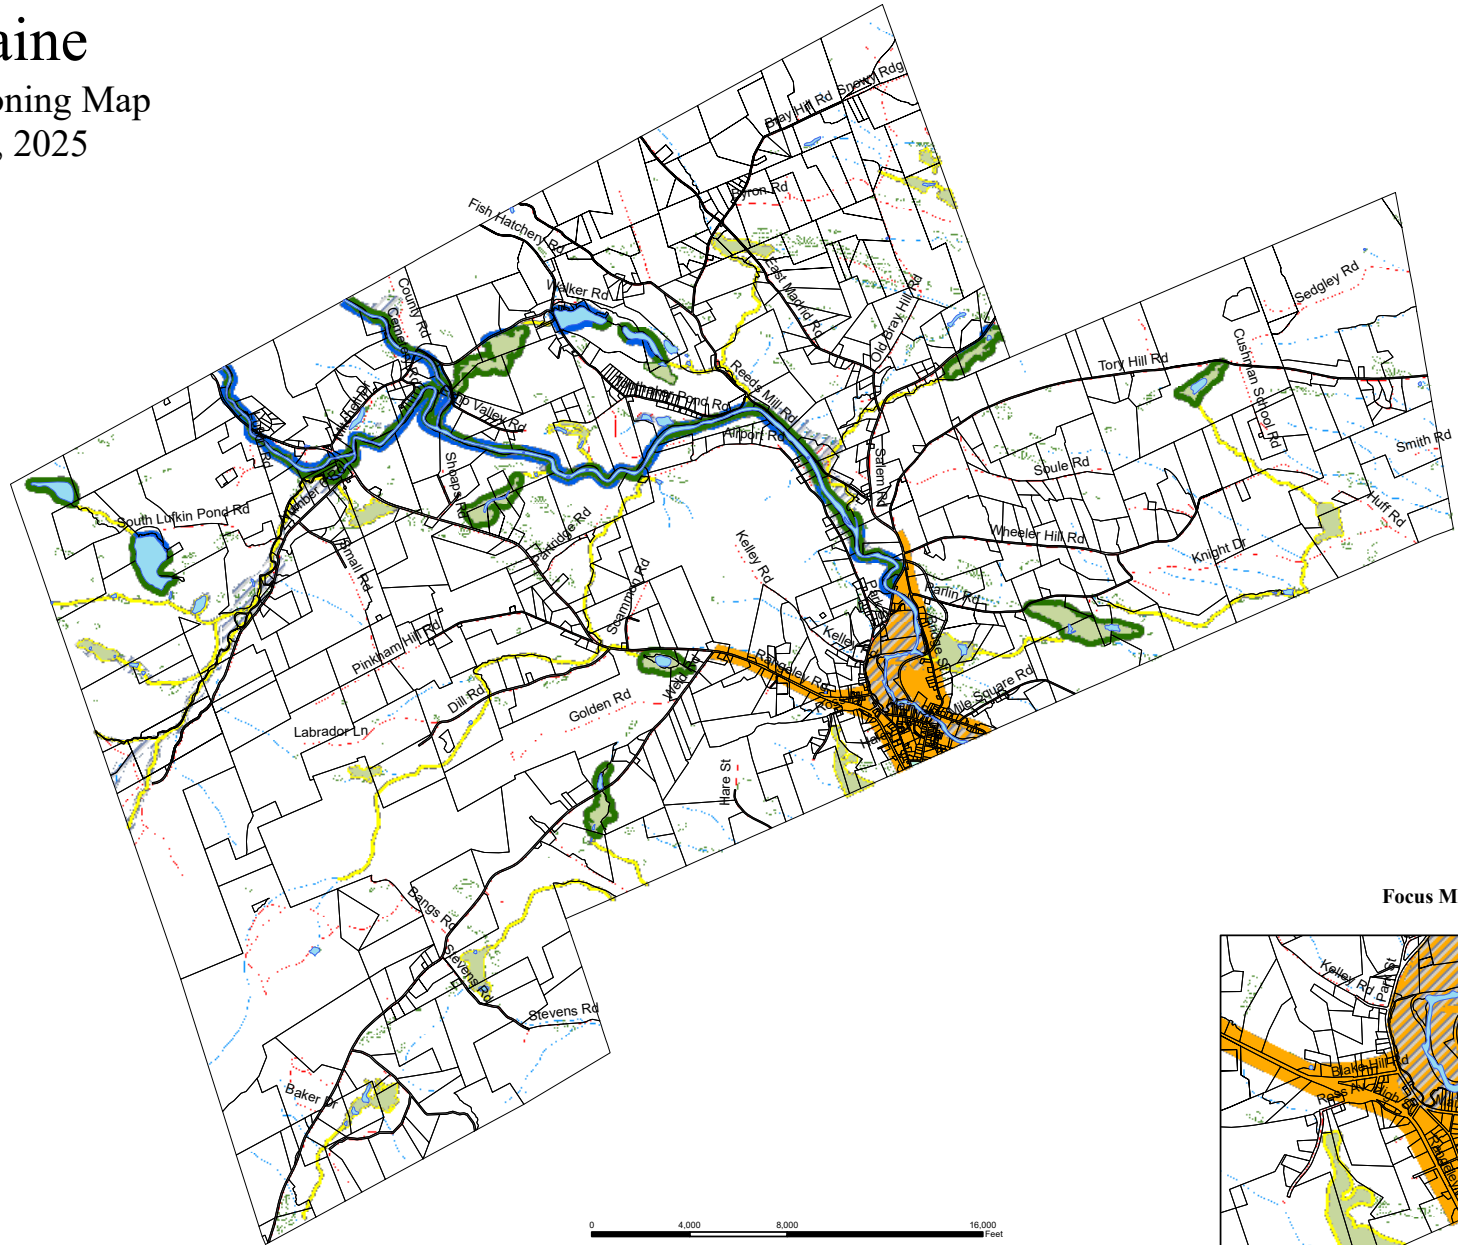

# Phillips, Maine

## Official Shoreland Zoning Map

Draft for June 21, 2025

Legend	
	Regulated Wetlands
	Resource Protection
	Limited Residential
	Stream & Wetland Protection
	Floodplain (Resource Protection)
	General Development
	Elderly Residential
	911 Roads
	National Wetlands Inventory

Signed and Attested by the Town Clerk  
on: \_\_\_\_\_

Focus Map